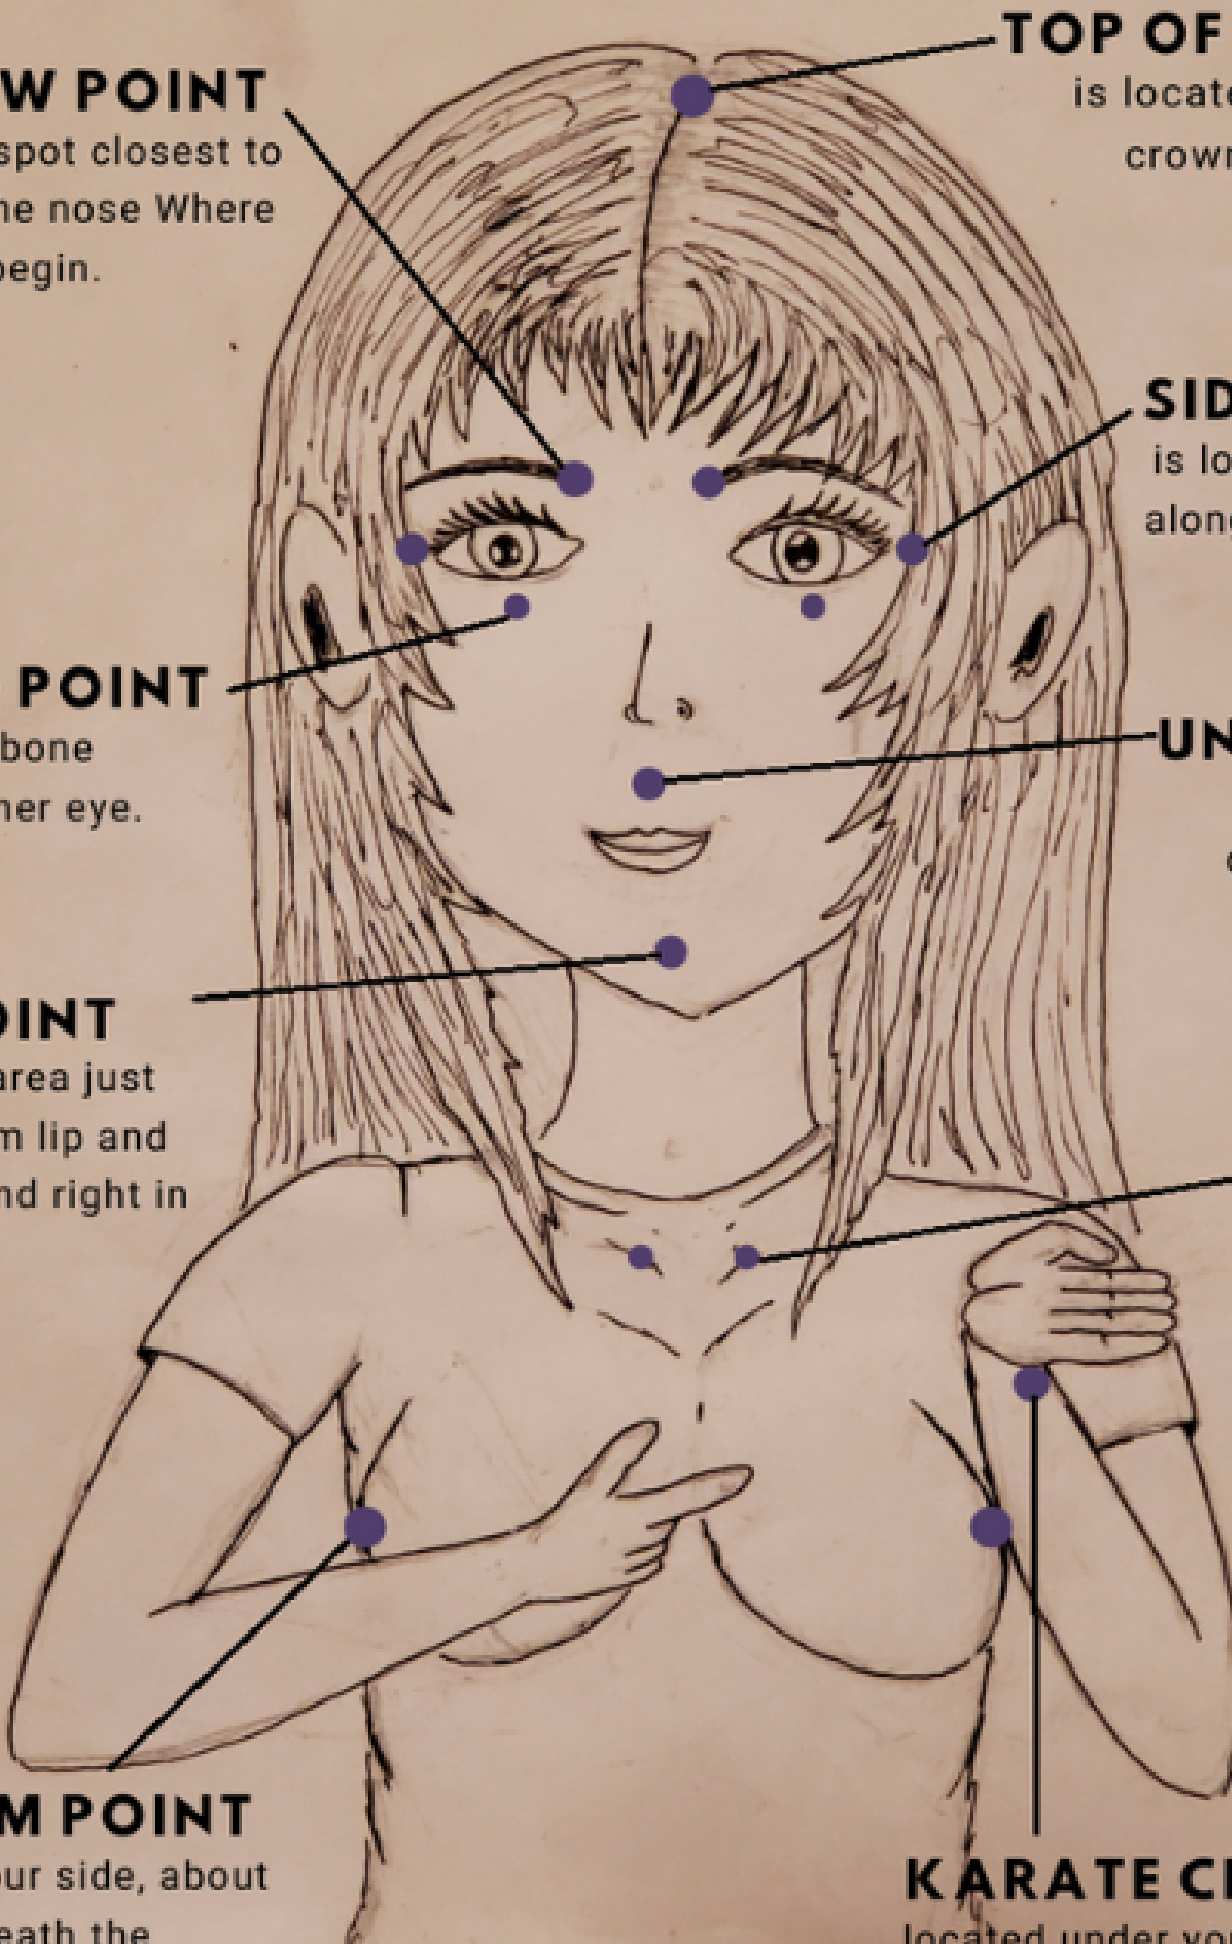

TOP OF HEAD POINT

is located directly on the crown of your head.

EYEBROW POINT

located in the spot closest to the bridge of the nose Where the eyebrows begin.

SIDE OF EYE POINT

is located on the bone directly along the outside of either eye.

UNDER EYE POINT

is located on the bone directly under either eye.

UNDER NOSE POINT

is located in the area directly beneath the nose and above the upper lip.

CHIN POINT

is located in the area just below your bottom lip and above the chin, and right in the crease.

COLLARBONE POINT

is located where your collar bones meet in the center, then go down an inch and out an inch on either side for the exact placement.

UNDER ARM POINT

is located On your side, about four inches beneath the armpit.

KARATE CHOP POINT

located under your pinky on the soft part of the outside of your hand.

Institute for
Healing and Holistic Living

Change does not mean bad, and it could simply mean that something even better is around the corner.